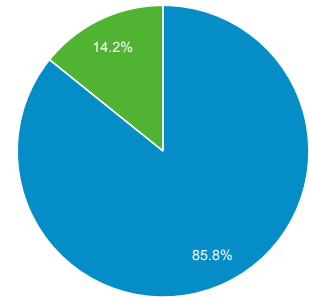

Language	Sessions	% Sessions
1. en-us	401	39.59%
2. pt-br	146	14.41%
3. es	75	7.40%
4. en-gb	69	6.81%
5. es-419	44	4.34%
6. en-ie	38	3.75%
7. es-es	27	2.67%
8. it	25	2.47%
9. ru	16	1.58%
10. fi-fi	15	1.48%